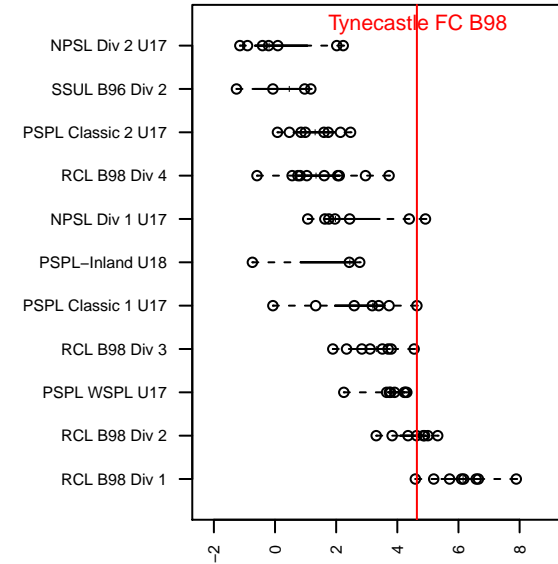

**attack and defense rating
relative to others at age
and all opponents in last 13 months**